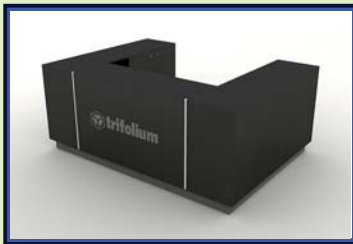

rent a ... » furniture » info counters

01-I-2,5M

01-I-2,5M

- » width: 250cm
- » depth: 180cm
- » height: 100cm