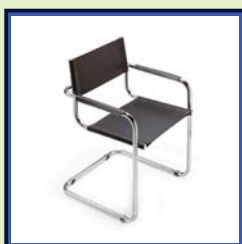

samba armchair

- samba armchair**
- » chrome leg
 - » leather seat and back
 - » stock: black

skruvsta office chair

- skruvsta office chair**
- » painted steel leg
 - » textile seat and back
 - » stock: red, white

rim swivel chair

- rim swivel chair**
- » chrome leg
 - » textile seat and back
 - » stock: red

rent a ... » furniture » chairs

moses swivel chair

moses swivel chair
» chrome leg
» leather seat and back
» stock: black

pizza chair

pizza chair
» steel tube leg
» leather seat and back
» stock: black

terrace chair

terrace chair
» aluminium
» natural enodized

rent a ... » furniture » bar stools

zeta bar stool

zeta bar stool

- » chrome leg
- » leather seat
- » stock: white, black